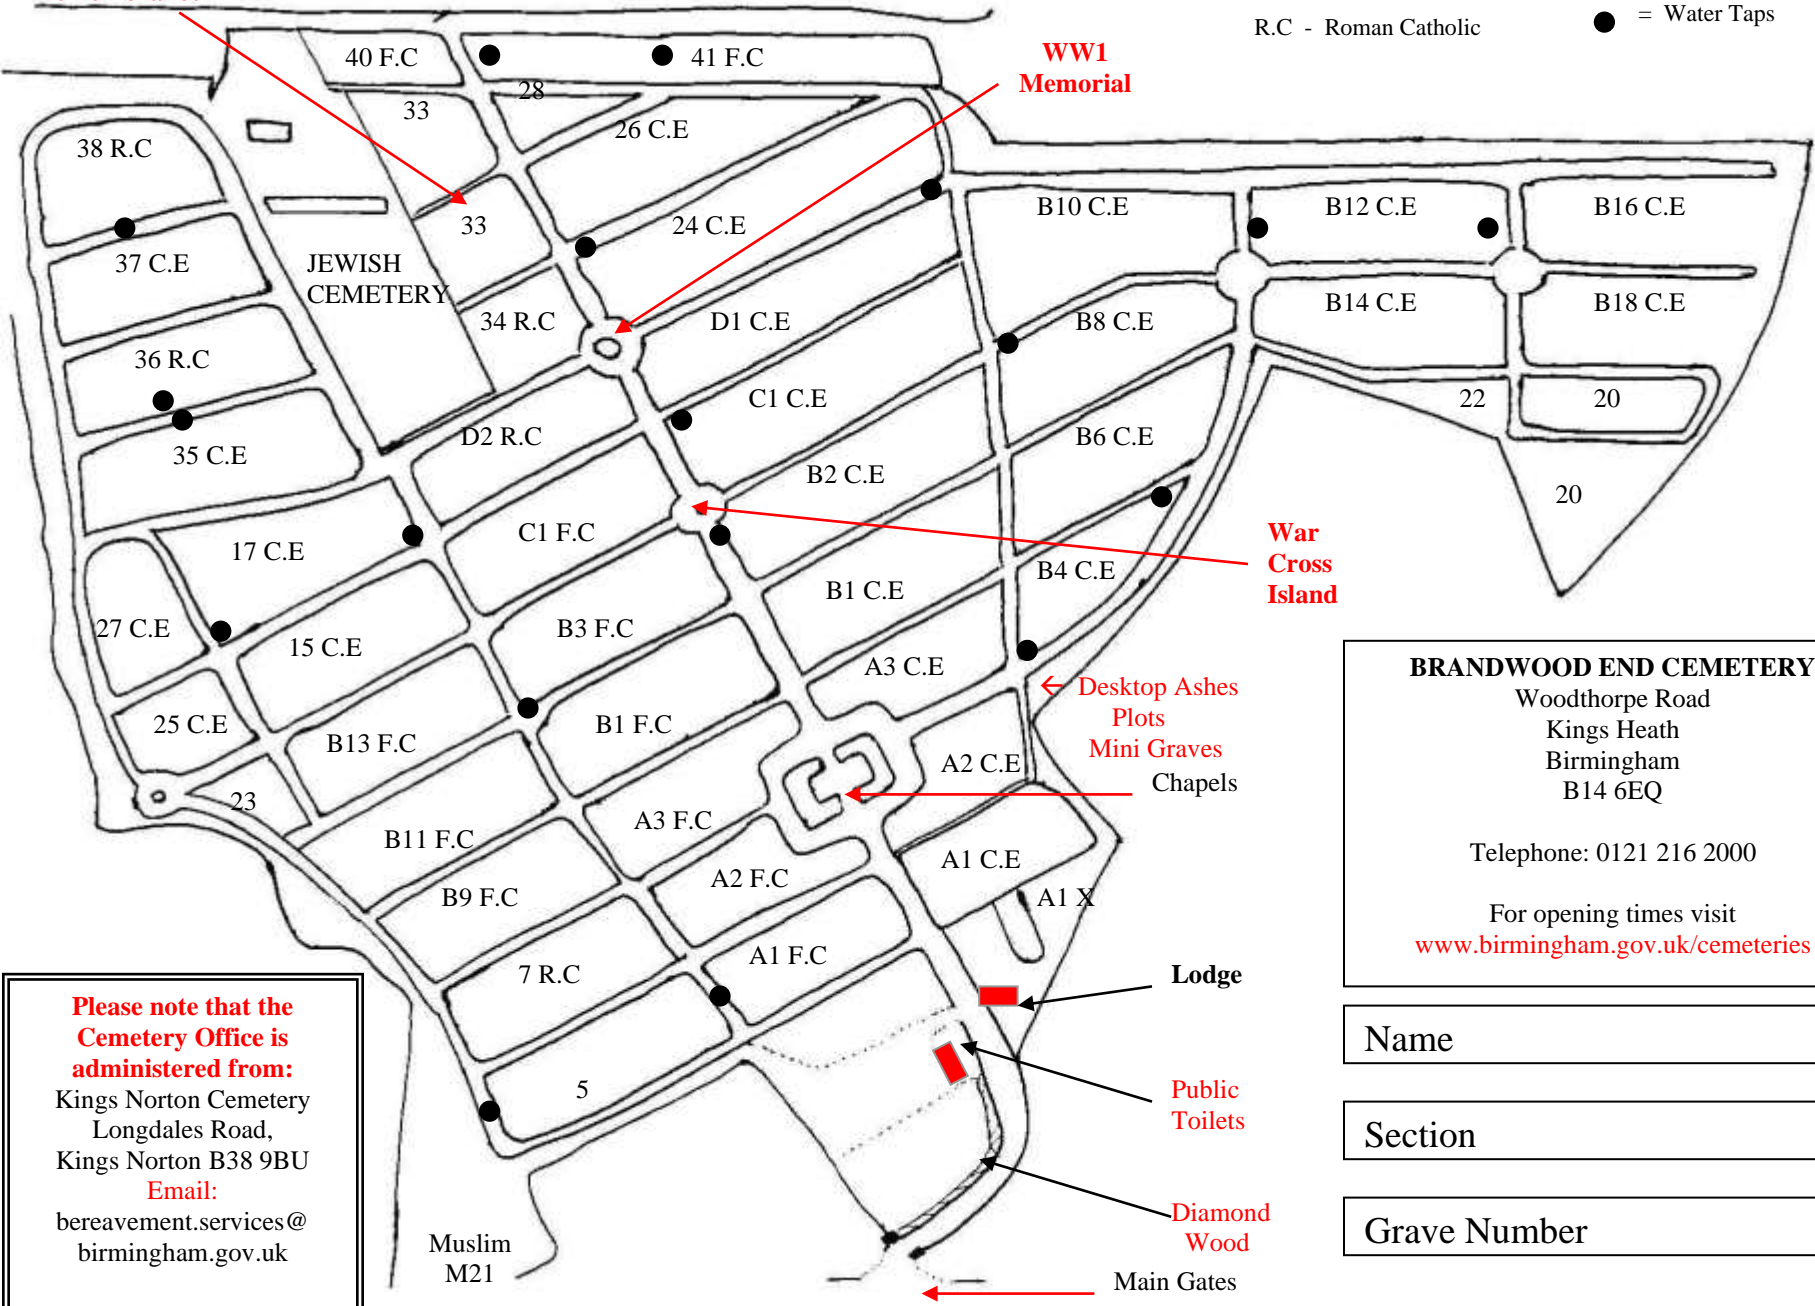

Civilian Garden Of Remembrance

Broad Lane Pedestrian Gate

F.C - Free Church

C.E - Church of England

R.C - Roman Catholic

● = Water Taps

Please note that the Cemetery Office is administered from:
 Kings Norton Cemetery
 Longdales Road,
 Kings Norton B38 9BU
Email:
 bereavement.services@
 birmingham.gov.uk

BRANDWOOD END CEMETERY
 Woodthorpe Road
 Kings Heath
 Birmingham
 B14 6EQ

 Telephone: 0121 216 2000

 For opening times visit
www.birmingham.gov.uk/cemeteries

Name

Section

Grave Number